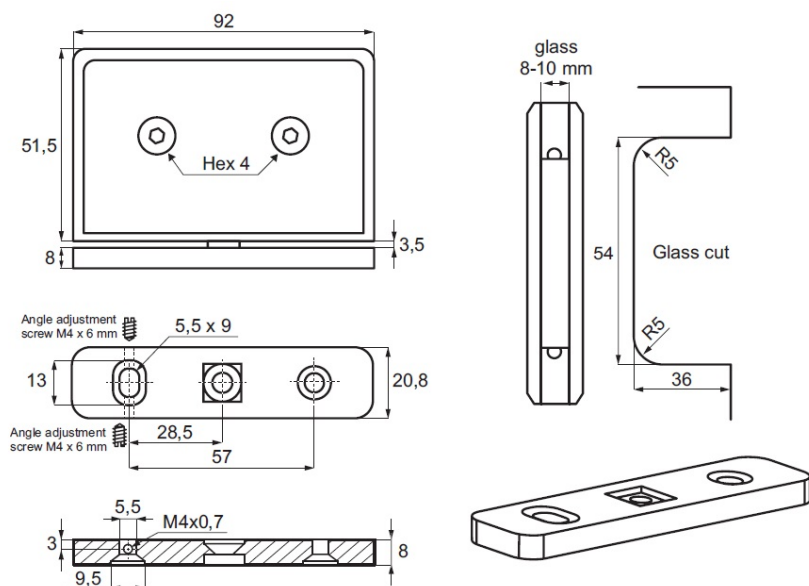

PRODUCT SHEET

Description:

Shower Pivot Hinge "Lodz II", Floor/Glass,SS-Look,51,5x92x21 mm, With Adjustable Base, Brass Material, Incl., Gaskets, Screws & Templates, Self Centering When Within 15DG, Of Closed Position, 8-10mm Glass Thickness, Load Capacity: 20 kg Pr. Hinge, Max Glass Width: 800mm

Item number:

15.23.944-0

Units	Box	Carton	HS Code	Barcode
Pcs.	1	20	8302100090	
				5704866470445

SISO A/S

Mileparken 11
DK-2740 Skovlunde
Denmark
VAT: DK 24786013

Phone +45 45 830 900

www.siso.dk
siso@siso.dk